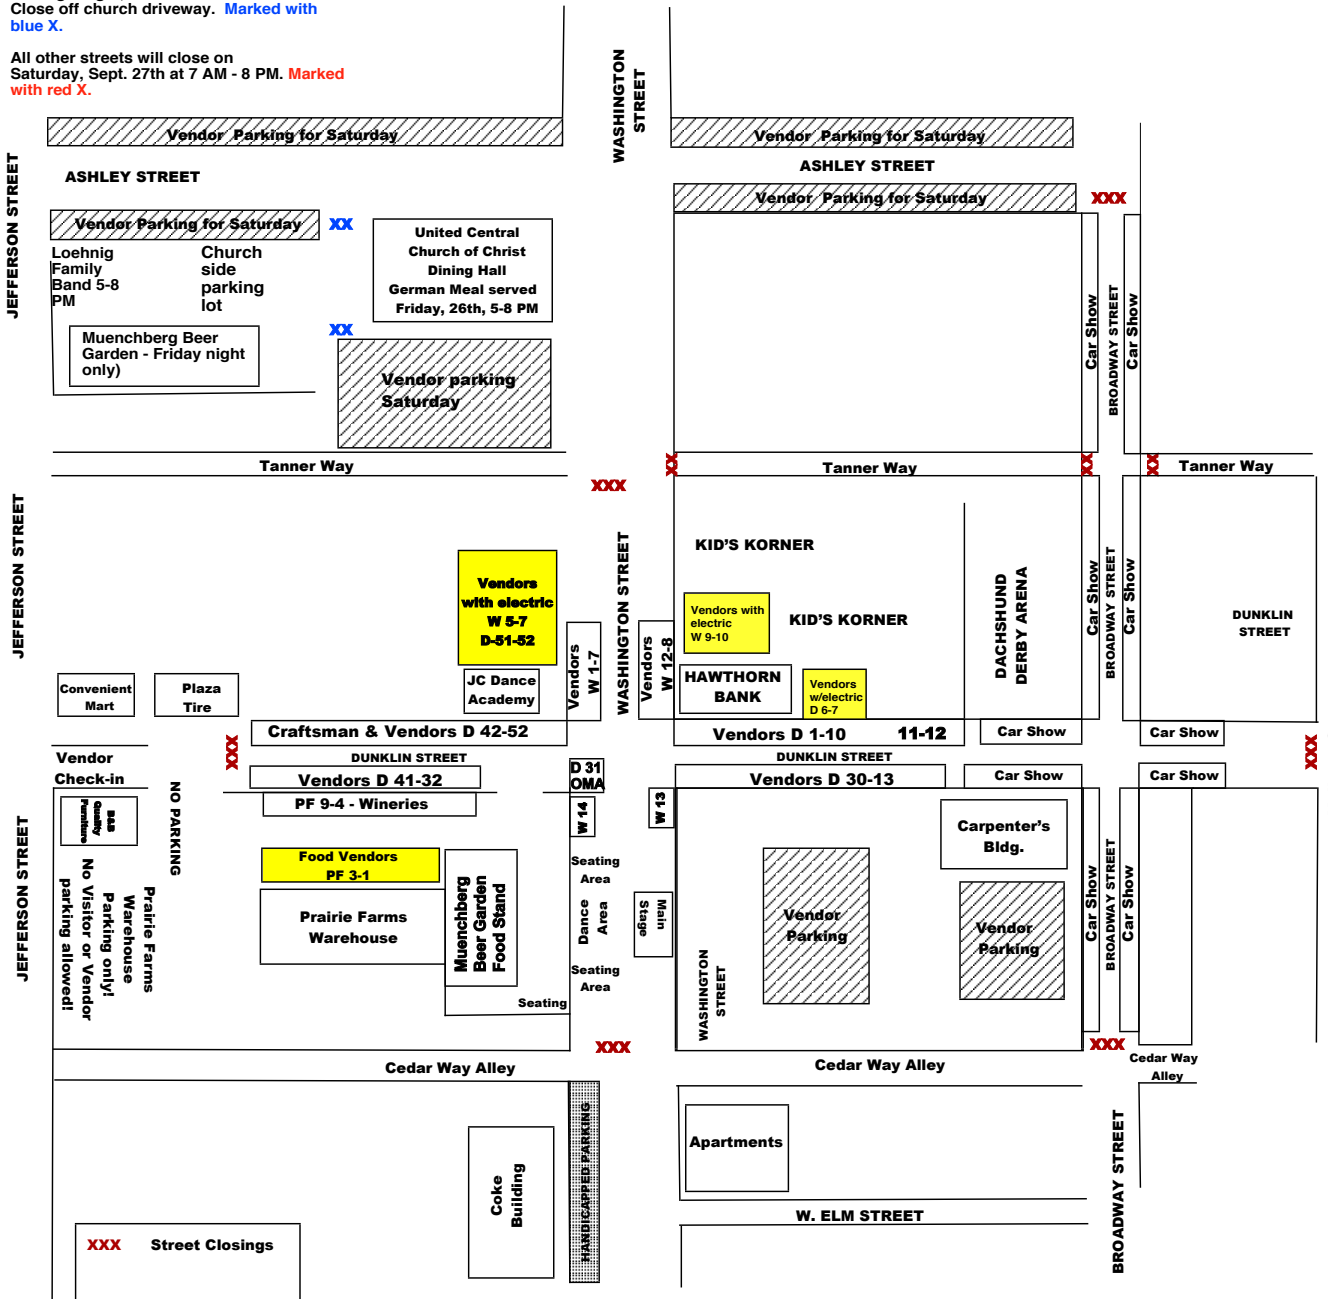

NOTE FOR JEFFERSON CITY POLICE
DEPT:

2014 Jefferson City's Oktoberfest Festival/Vendor Map

Friday-September 26th, 3-9 PM - German
Heritage Night, Music and Beer Garden
Close off church driveway. **Marked with
blue X.**

All other streets will close on
Saturday, Sept. 27th at 7 AM - 8 PM. **Marked
with red X.**

- W 6-7..... A&J Kettle Korn
- D-37..... Align Chiropractic Clinic
- W-2..... American Business Women's
- D-51..... Bling It on Diva
- PF 6..... Canterbury Hill Winery
- D-29..... Carolyn's Creations
- D-18..... Centurylink
- W 3-4..... Clear View Crafts
- D-7..... Cold Stone Creamery
- D-19..... Crack'n Geodes & Minerals
- W-12..... Does Your Seat Need Work
  Food stand. Duell Baren
- D-48..... Ed Williams
- W-14..... Edward Jones
- D-12..... For Talls Only
- D-49..... GHF Creations
- PF 9..... Giggling Grapes Winery
- D-11..... Healthcare USA
- D-50..... Hollon Family Chiropractic
- D-36..... I'm Just Saying
- PF 3..... Jamaican Jerk Hut
- PF 1..... JC Evening Lion's Club
- D-21..... Joe Kampker
- PF 7-8..... Les Bourgeois Vineyards
- D-20..... LJ Fashion
- W-5..... Lost Valley Lake Resort
- PF 2 - D-52.. Mid America Health Source
- D 43-46..... Osage Bluff Blacksmith
- D-32..... Papa Hart's Pickles
- D-9..... Pink Zebra Home
- D-34..... Plexus Slim
- D 5-6..... Re-Bath
- D-23..... Red Barn 89
- D-2..... Riversong Spa & Salon
- PF 5..... Serenity Valley Winery
- D-28..... Sew Dam StitchIn'
- D-27..... Showers Family & Sports Chiropratic
- D-30..... Shut The Front Door Decor
- D 3-4..... Simply Charmed
- D-26..... SKB Custom Cuts
- D 40-41..... Special Olympics Missouri
- D-38..... Spyder Technologies, Inc.
- D-10..... Sugar Bows Designs
- D-35..... Tastefully Simple
- W-9..... The Eagle Scoop
- D-24..... Thirty-One Gifts
- D-1..... Thrivent Financial
- D-8..... Tina Sayers
- W-13..... Toffee on the Run
- W-10..... Tropical Treats
- D-25..... Vemma
- PF 4..... Westphalia Winery
- D-47..... Wheat Chiropractic
- D-33..... Wine Town Designs
- W-1..... Young Living